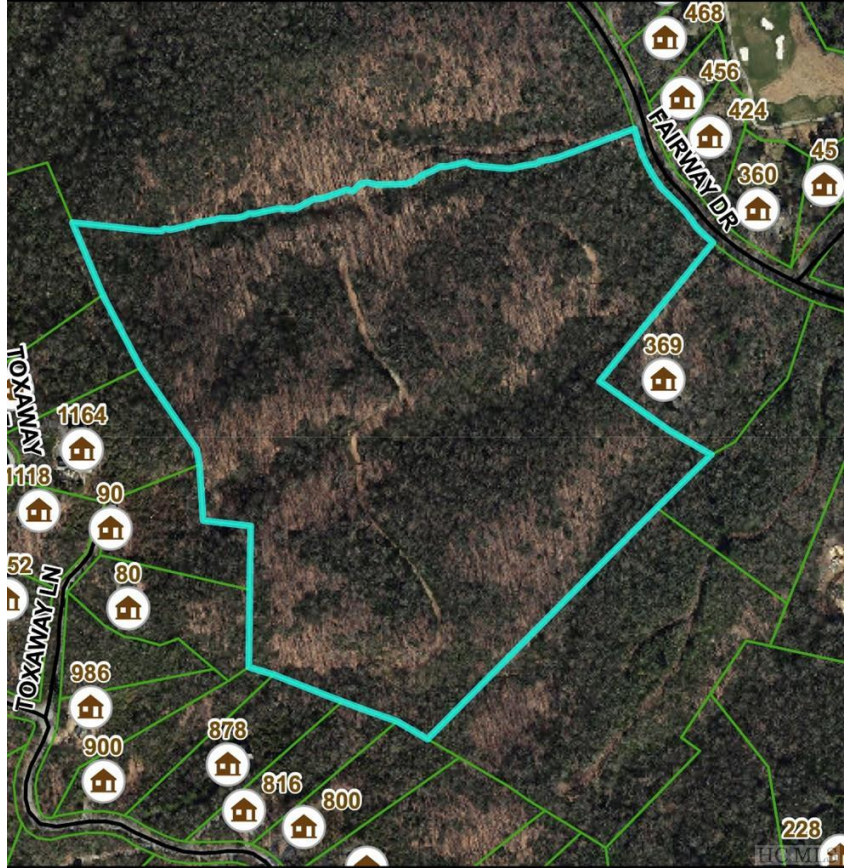

WELCOME TO
LAKE TOXAWAY

A LAKE. A LIFESTYLE. A LEGACY.

Price **\$1000000**

Listing **#105812**

Main Features

Bedrooms:

Bathrooms:

Acres: **40.04**

[View Listing Online](#)

TBD Fairway Drive

[View All Listings](#)

Welcome to Fairway Ridge. Located in the heart of Lake Toxaway Estates. This 40.402 acre tract is less than a mile to the LTCC, historic Greystone Inn and Lake Toxaway Marina. A rough road bed exists giving you easy access through the property to the knoll of the ridge. With 4 possible subdivides a unique opportunity exists for a developer or family to be creative in establishing their home sites. Lots that are larger than 10 acres have the ability to have a guest home. Big views of the surrounding mountains and golf course, native hardwoods, and natural landscape are abundant.