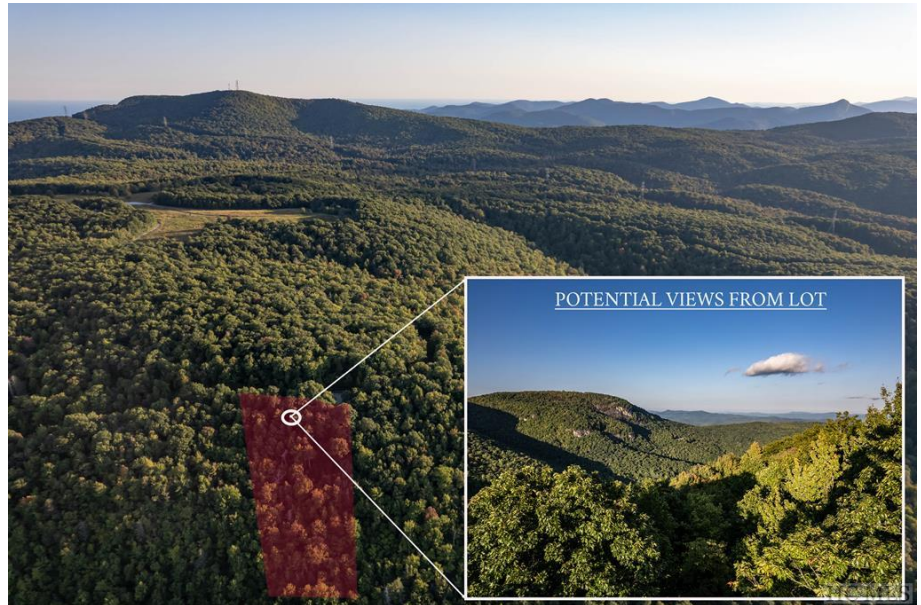

WELCOME TO
LAKE TOXAWAY

A LAKE. A LIFESTYLE. A LEGACY.

Price **$225000**

Listing **#97720**

Main Features

Bedrooms:

Bathrooms:

Acres: **2.42**

[View Listing Online](#)

[View All Listings](#)

MR 16 Meadow Ridge Road

Meadow Ridge is a neighborhood in Lake Toxaway Estates designed around a preserve of wildflowers and rhododendron. It's surrounded by thousands of acres of protected forests, yet it's convenient to the community amenities. Lot 16 has a dramatic view of Cold Mountain and peeks into the distant vistas of Pisgah National Forest. Gently sloping building site at the end of the cul-de-sac.