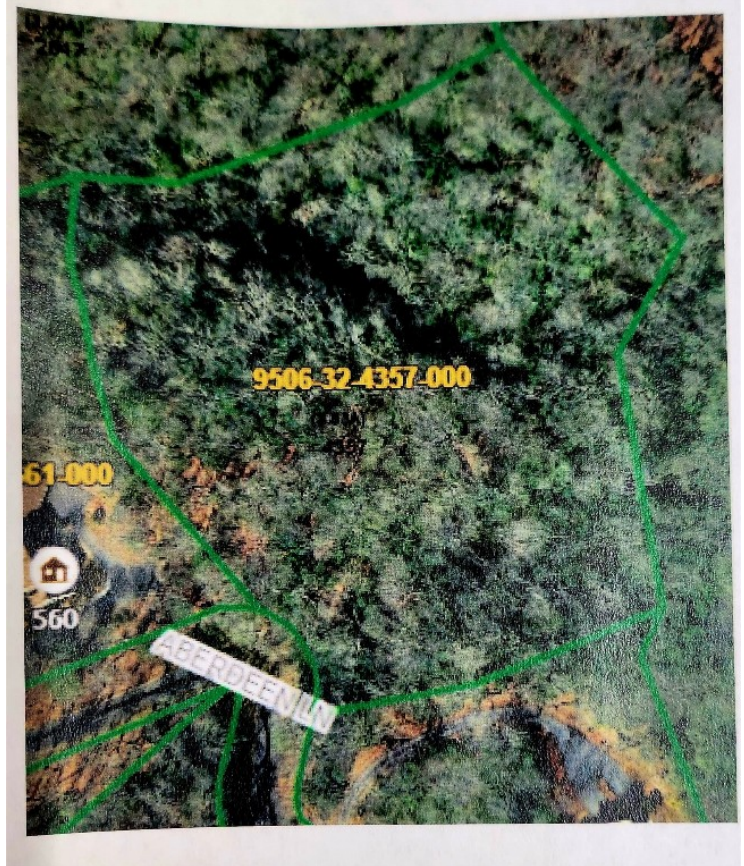

## Main Features

Bedrooms:

Bathrooms:

Acres: **3.83**

[View Listing Online](#)

## 611 B Aberdeen

[View All Listings](#)

Large estate sized lot with nice view potential. Located in the highly desirable Glen Cannon Community, this property is close to everything Transylvania including downtown dining and shopping in Brevard, recreational opportunities in Pisgah National Forest, as well as Dupont and Holmes State Forest. Other adjoining properties are also available for sale.