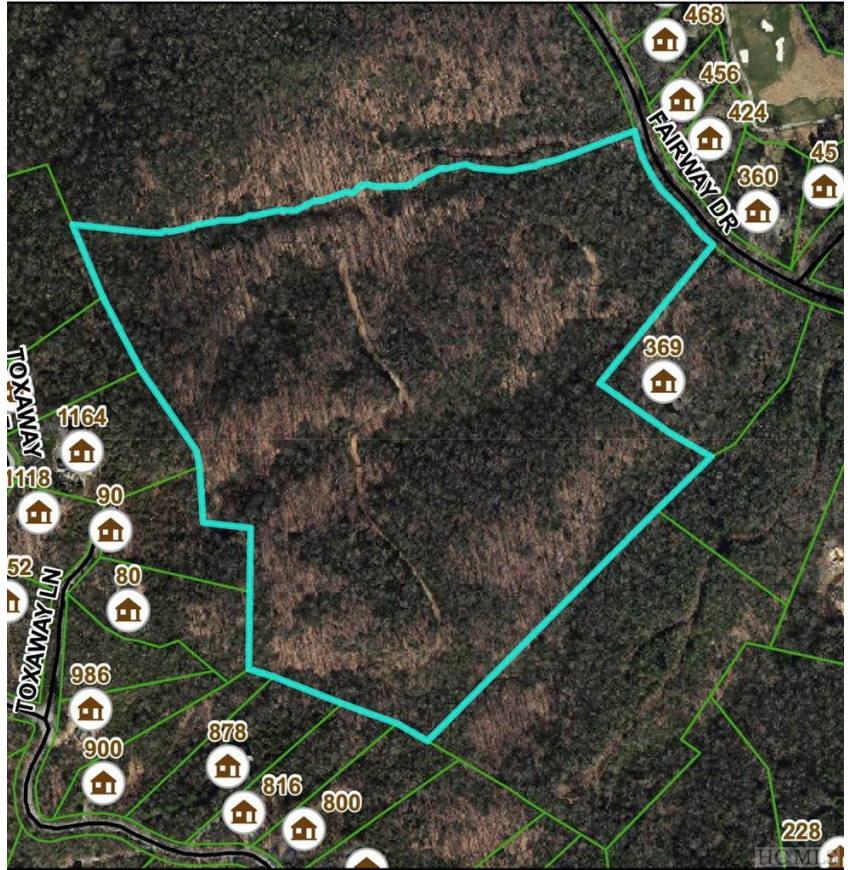

WELCOME TO
LAKE TOXAWAY

A LAKE. A LIFESTYLE. A LEGACY.

Price **\$1000000**

Listing **#105812**

Main Features

Bedrooms:

Bathrooms:

Acres: **40.04**

[View Listing Online](#)

TBD Fairway Drive

[View All Listings](#)

Welcome to Fairway Ridge. Located in the heart of Lake Toxaway Estates. This 40.402 acre tract is less than a mile to the LTCC, historic Greystone Inn and Lake Toxaway Marina. A rough road bed exists giving you easy access through the property to the knoll of the ridge. With 4 possible subdivides a unique opportunity exists for a developer or family to be creative in establishing their home sites. Lots that are larger than 10 acres have the ability to have a guest home. Big views of the surrounding mountains and golf course, native hardwoods, and natural landscape are abundant.